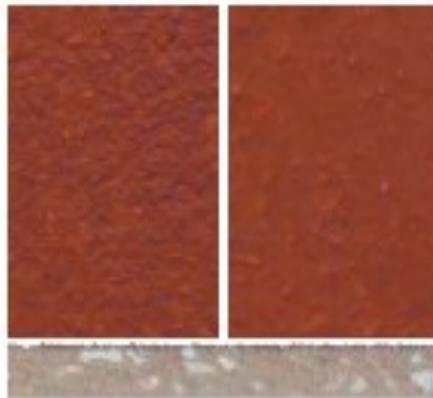

Insitu-screed HF/RT

Chelsea Blue

Red

Sahara

Mid Grey

Dark Grey

Charcoal

Buff

Safety Yellow

Yellow

Green

Brown

Safety Red

Some colours in some systems can be affected by UV light over time. Non standard colours are available on request. The colours shown may differ from the original product due to reprographic and technological media variations. The same colour in different products may also vary due to the composition and texture of the final finish. If colour and final aesthetics are of concern, please contact us to request an actual sample of the colour and system required.