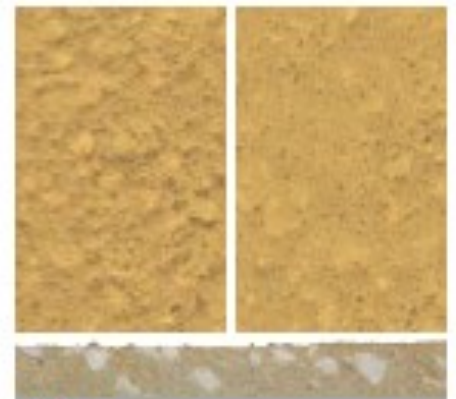

Insitu-screed HF/RT

Chelsea Blue

Red

Sahara

Mid Grey

Dark Grey

Charcoal

Buff

Safety Yellow

Yellow

Green

Brown

Safety Red

Some colours in some systems can be affected by UV light over time. Non standard colours are available on request. The colours shown may differ from the original product due to reprographic and technological media variations. The same colour in different products may also vary due to the composition and texture of the final finish. If colour and final aesthetics are of concern, please contact us to request an actual sample of the colour and system required.