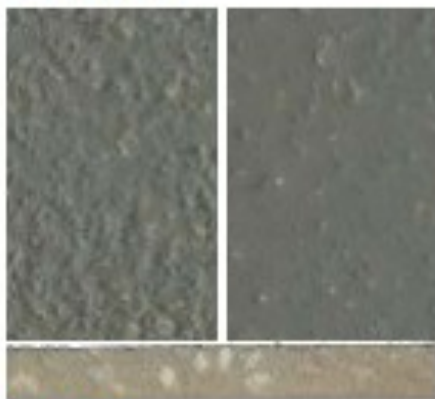

Insitu-screed HF/RT

Chelsea Blue

Red

Sahara

Mid Grey

Dark Grey

Charcoal

Buff

Safety Yellow

Yellow

Green

Brown

Safety Red

Some colours in some systems can be affected by UV light over time. Non standard colours are available on request. The colours shown may differ from the original product due to reprographic and technological media variations. The same colour in different products may also vary due to the composition and texture of the final finish. If colour and final aesthetics are of concern, please contact us to request an actual sample of the colour and system required.