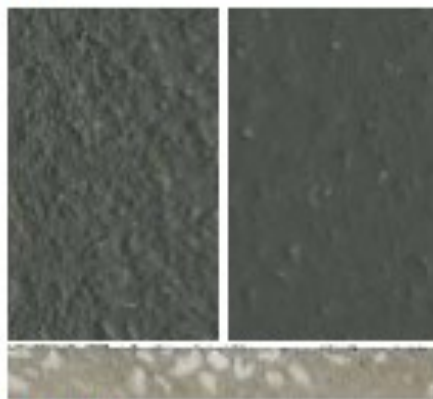

Insitu-screed HF/RT

Chelsea Blue

Red

Sahara

Mid Grey

Dark Grey

Charcoal

Buff

Safety Yellow

Yellow

Green

Brown

Safety Red

Some colours in some systems can be affected by UV light over time. Non standard colours are available on request. The colours shown may differ from the original product due to reprographic and technological media variations. The same colour in different products may also vary due to the composition and texture of the final finish. If colour and final aesthetics are of concern, please contact us to request an actual sample of the colour and system required.