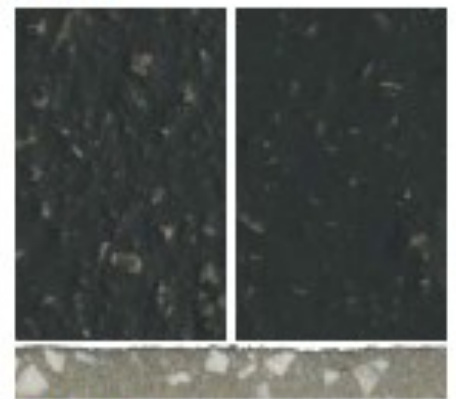

Insitu-screed HF/RT

Chelsea Blue

Red

Sahara

Mid Grey

Dark Grey

Charcoal

Buff

Safety Yellow

Yellow

Green

Brown

Safety Red

Some colours in some systems can be affected by UV light over time. Non standard colours are available on request. The colours shown may differ from the original product due to reprographic and technological media variations. The same colour in different products may also vary due to the composition and texture of the final finish. If colour and final aesthetics are of concern, please contact us to request an actual sample of the colour and system required.