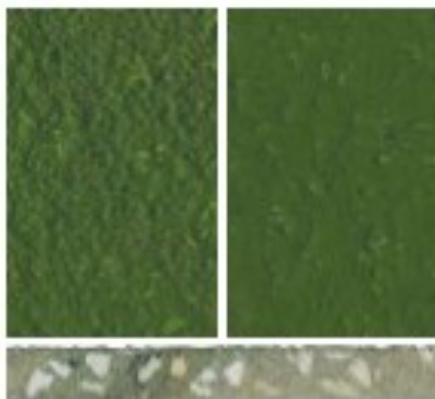

Insitu-screed HF/RT

Chelsea Blue

Red

Sahara

Mid Grey

Dark Grey

Charcoal

Buff

Safety Yellow

Yellow

Green

Brown

Safety Red

Some colours in some systems can be affected by UV light over time. Non standard colours are available on request. The colours shown may differ from the original product due to reprographic and technological media variations. The same colour in different products may also vary due to the composition and texture of the final finish. If colour and final aesthetics are of concern, please contact us to request an actual sample of the colour and system required.