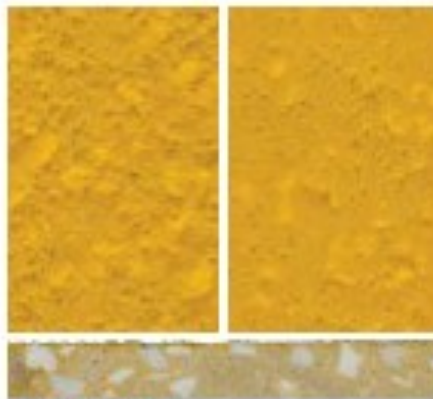

Insitu-screed HF/RT

Chelsea Blue

Red

Sahara

Mid Grey

Dark Grey

Charcoal

Buff

Safety Yellow

Yellow

Green

Brown

Safety Red

Some colours in some systems can be affected by UV light over time. Non standard colours are available on request. The colours shown may differ from the original product due to reprographic and technological media variations. The same colour in different products may also vary due to the composition and texture of the final finish. If colour and final aesthetics are of concern, please contact us to request an actual sample of the colour and system required.