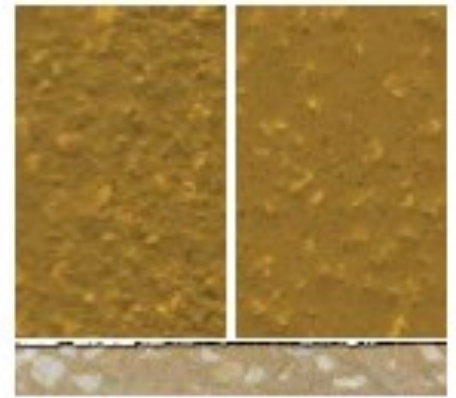

Insitu-screed HF/RT

Chelsea Blue

Red

Sahara

Mid Grey

Dark Grey

Charcoal

Buff

Safety Yellow

Yellow

Green

Brown

Safety Red

Some colours in some systems can be affected by UV light over time. Non standard colours are available on request. The colours shown may differ from the original product due to reprographic and technological media variations. The same colour in different products may also vary due to the composition and texture of the final finish. If colour and final aesthetics are of concern, please contact us to request an actual sample of the colour and system required.