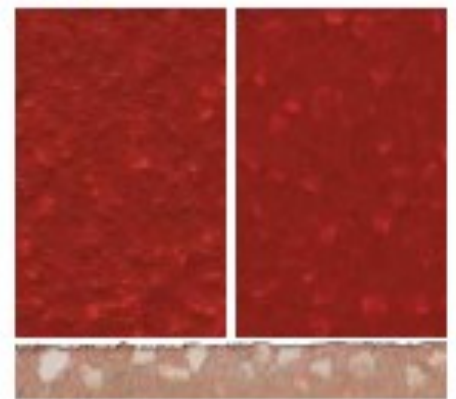

Insitu-screed HF/RT

Chelsea Blue

Red

Sahara

Mid Grey

Dark Grey

Charcoal

Buff

Safety Yellow

Yellow

Green

Brown

Safety Red

Some colours in some systems can be affected by UV light over time. Non standard colours are available on request. The colours shown may differ from the original product due to reprographic and technological media variations. The same colour in different products may also vary due to the composition and texture of the final finish. If colour and final aesthetics are of concern, please contact us to request an actual sample of the colour and system required.