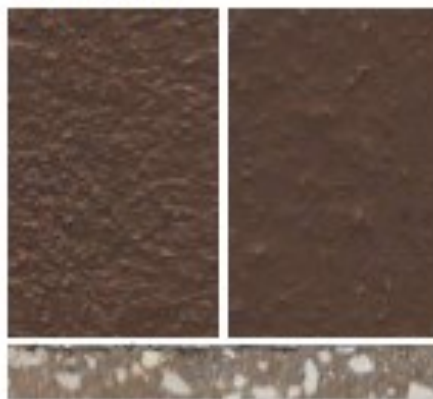

Insitu-screed HF/RT

Chelsea Blue

Red

Sahara

Mid Grey

Dark Grey

Charcoal

Buff

Safety Yellow

Yellow

Green

Brown

Safety Red

Some colours in some systems can be affected by UV light over time. Non standard colours are available on request. The colours shown may differ from the original product due to reprographic and technological media variations. The same colour in different products may also vary due to the composition and texture of the final finish. If colour and final aesthetics are of concern, please contact us to request an actual sample of the colour and system required.